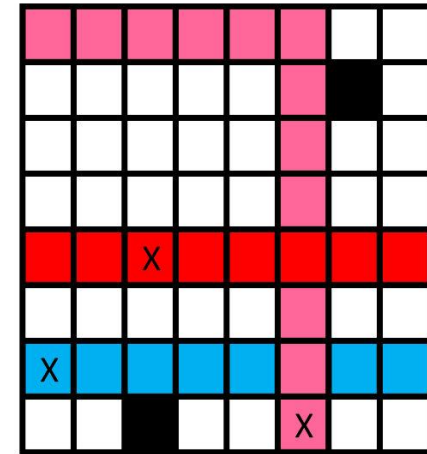

TOKYO SUBWAY MAP QUILT

BLOCK 24 of 25

-  = White Background
-  = Stop
-  = Light Blue Line
-  = Yellow Line
-  = Red Line
-  = Pink Line
- X = Colored Solid

BLOCK 25 of 25

-  = White Background
-  = Stop
-  = Light Blue Line
-  = Red Line
-  = Pink Line
- X = Colored Solid