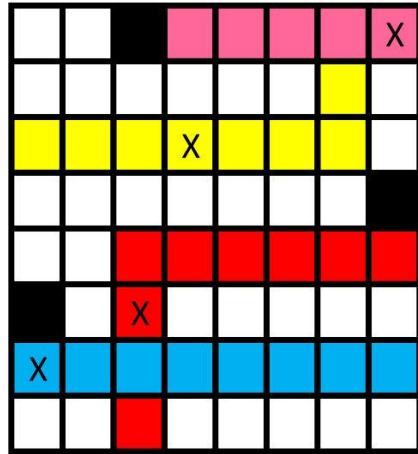

TOKYO SUBWAY MAP QUILT

BLOCK 24 of 25

-  = White Background
-  = Stop
-  = Light Blue Line
-  = Yellow Line
-  = Red Line
-  = Pink Line
- X = Colored Solid

BLOCK 25 of 25

-  = White Background
-  = Stop
-  = Light Blue Line
-  = Red Line
-  = Pink Line
- X = Colored Solid