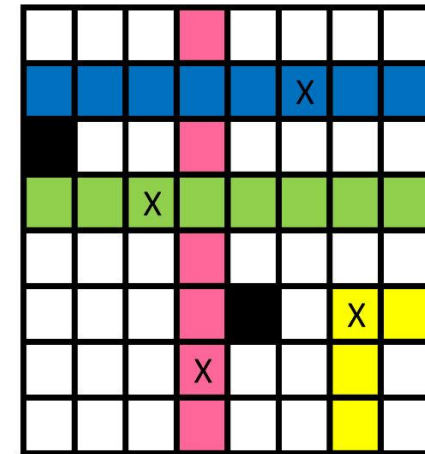

TOKYO SUBWAY MAP QUILT

BLOCK 18 of 25

-  = White Background
-  = Stop
-  = Dark Blue Line
-  = Purple Line
-  = Light Green Line
- X = Colored Solid

BLOCK 19 of 25

-  = White Background
-  = Stop
-  = Dark Blue Line
-  = Yellow Line
-  = Pink Line
-  = Light Green Line
- X = Colored Solid