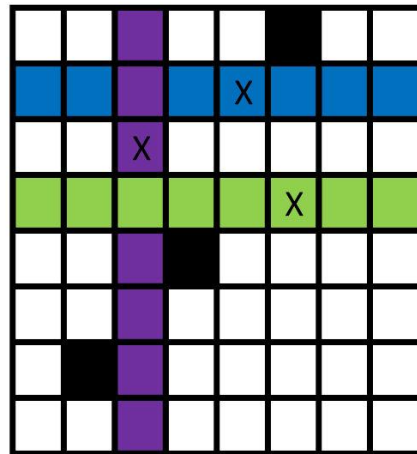

TOKYO SUBWAY MAP QUILT

BLOCK 18 of 25

-  = White Background
-  = Stop
-  = Dark Blue Line
-  = Purple Line
-  = Light Green Line
- X = Colored Solid

BLOCK 19 of 25

-  = White Background
-  = Stop
-  = Dark Blue Line
-  = Yellow Line
-  = Pink Line
-  = Light Green Line
- X = Colored Solid