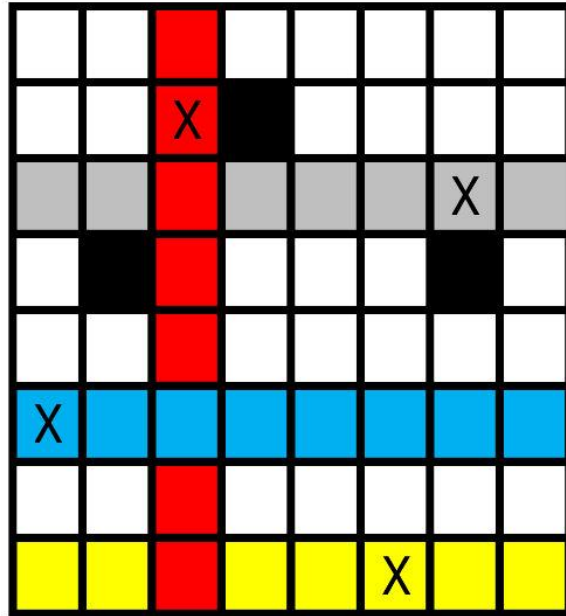

TOKYO SUBWAY MAP QUILT

BLOCK 1 of 25

-  = White Background
-  = Stop
-  = Red Line
-  = Yellow Line
-  = Light Blue Line
-  = Gray Line
- X = Colored Solid